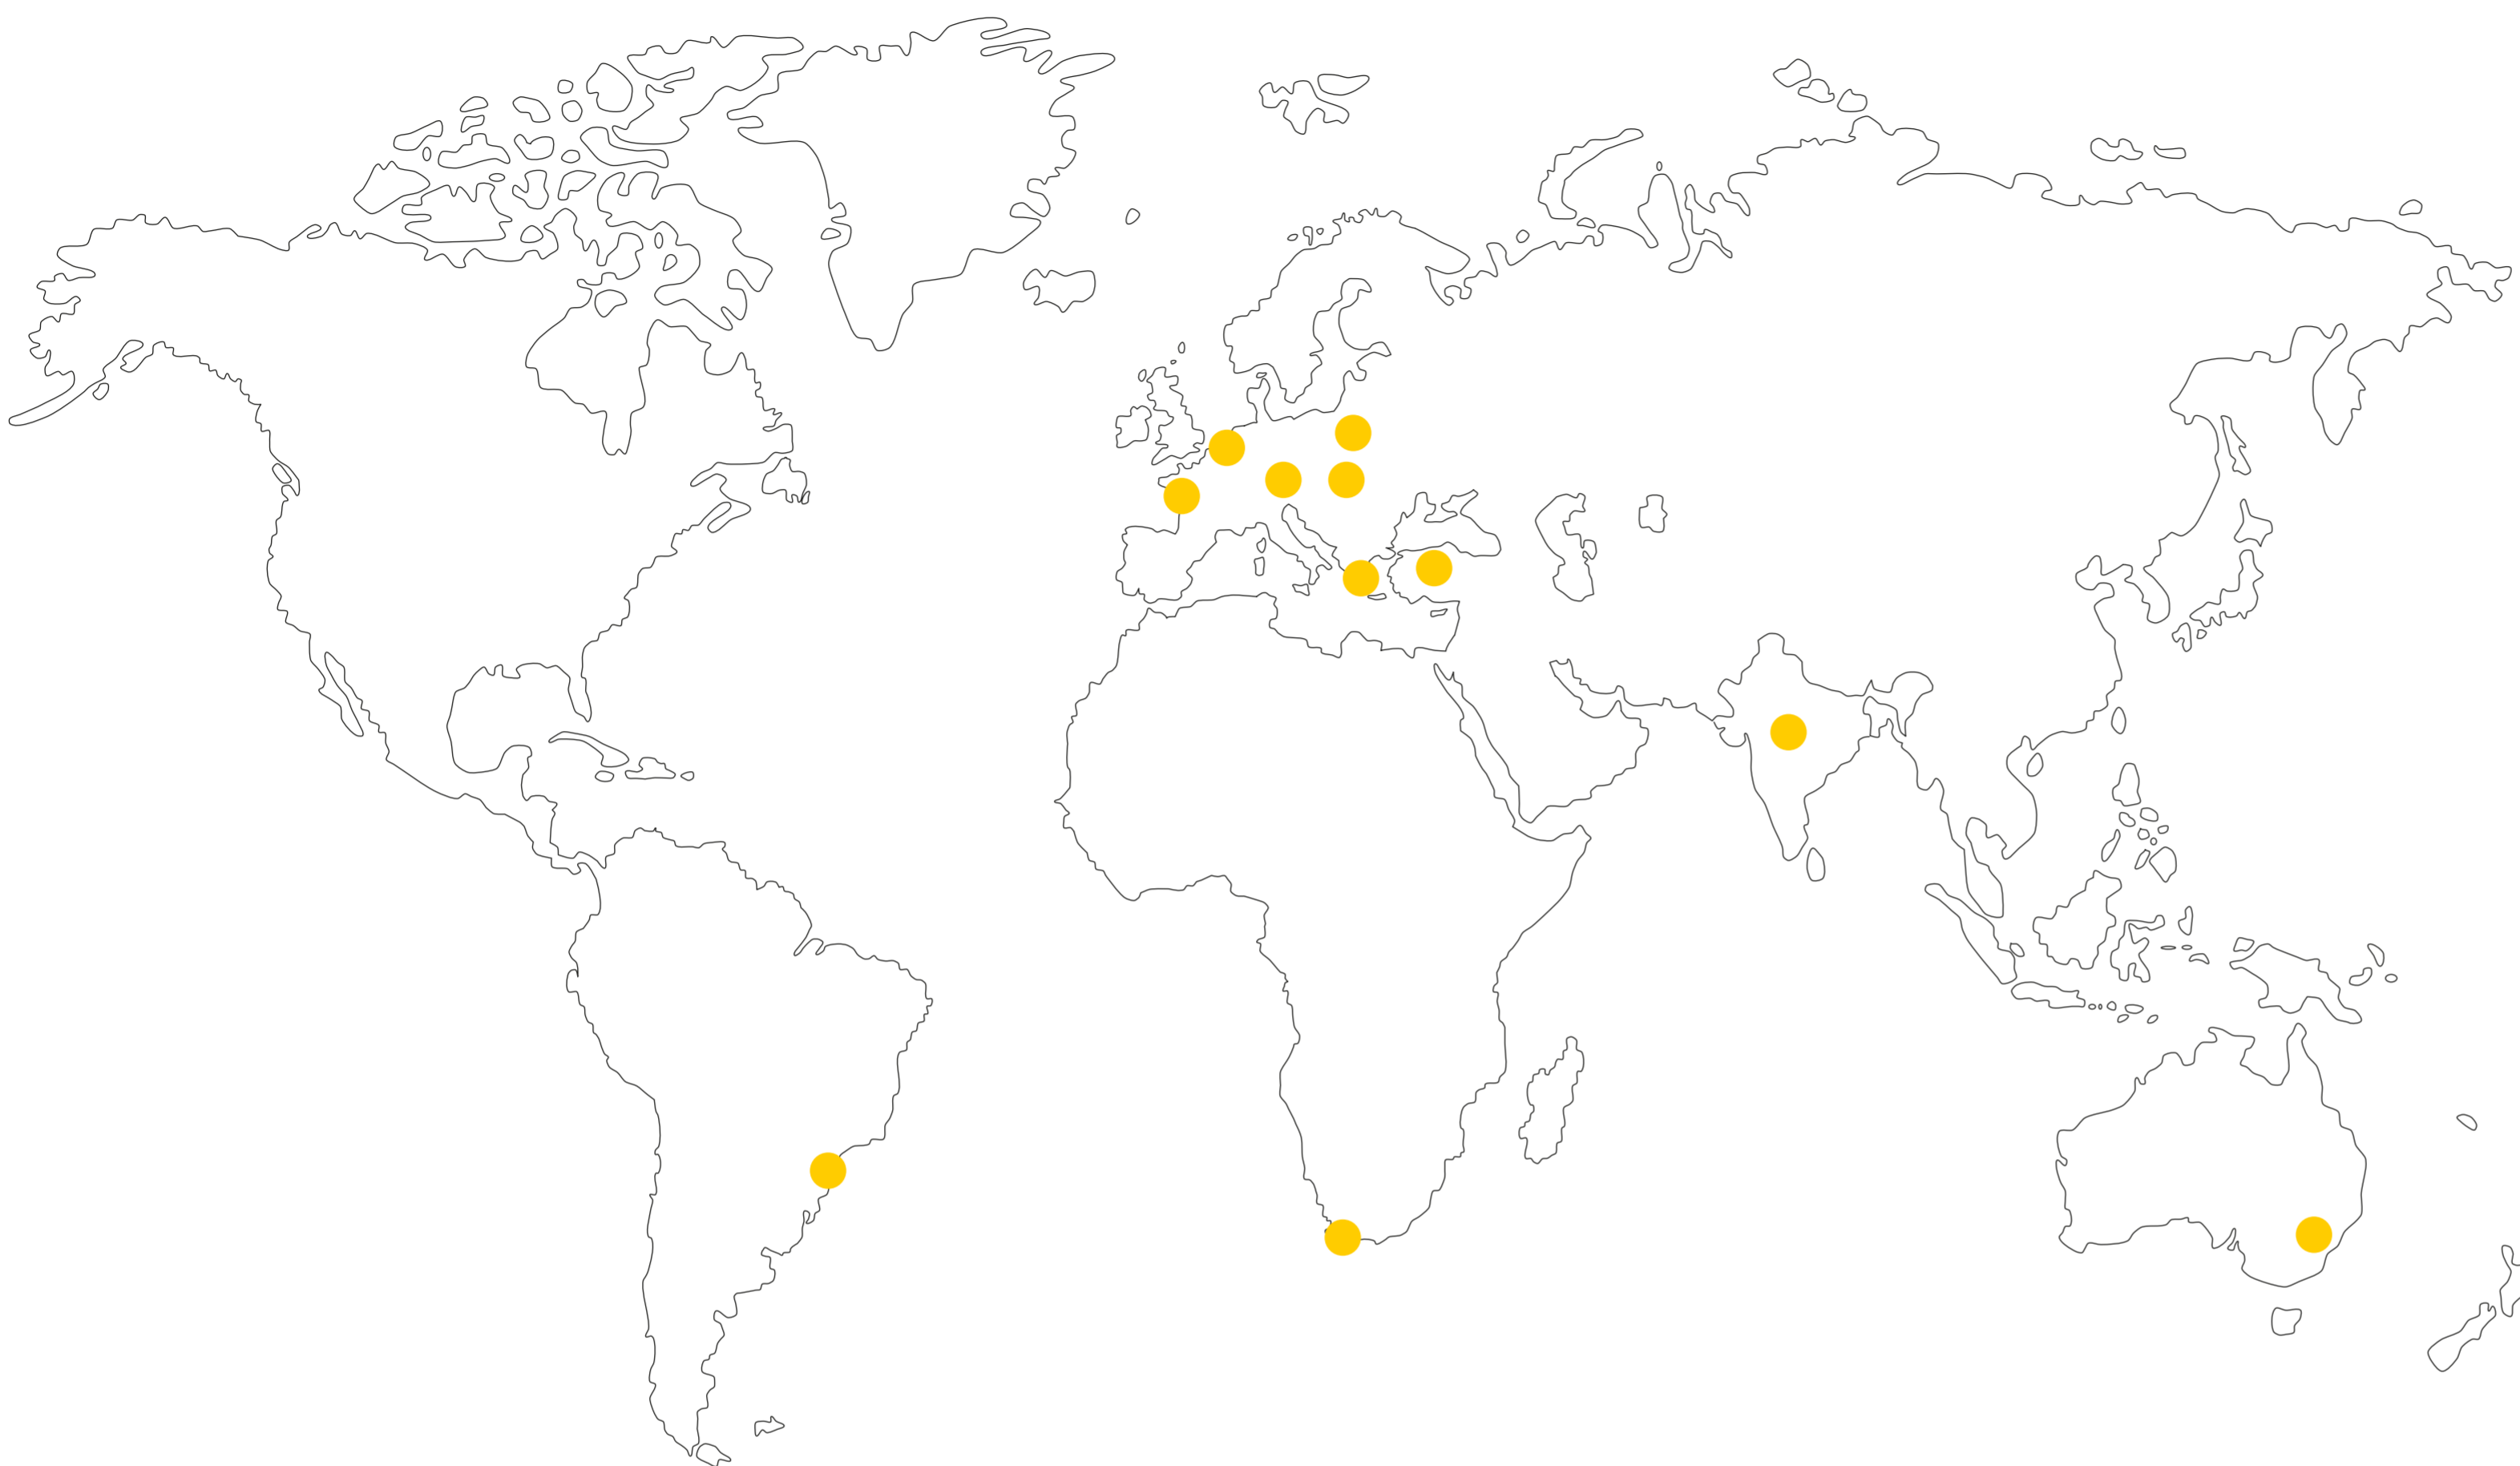

2020

01 Poland
Rzepecki Auto Jabłonna
 05-110 Jabłonna, Poland
www.rzepeckiauto.pl

02 Belgium
Meor
 8780 Oostrozebeke, Belgium
www.meor.be

03 Australia
Coolah Custom Cars
 Coolah NSW 2843, Australia

04 Austria
Automotive Composite Koppe GmbH
 8541 Schwanberg, Austria
www.koppe.at

Smile Smart Service 18545 Athens, Greece

12
2020

01 Poland

Rzepecki Auto Jabłonna
05-110 Jabłonna, Poland
www.rzepeckiauto.pl

02 Belgium

Meor
8780 Oostrozebeke, Belgium
www.meor.be

03 Australia

Coolah Custom Cars
Coolah NSW 2843, Australia

10 Turkey

Ercanlar Otomotiv
06450 Yenioran/Çankaya/Ankara, Turkey
www.ercanlarotomotiv.com.tr

11 Brazil

Garage Ouro Preto
PR 82620-050 Curitiba, Brazil

12 Greece

Smile Smart Service
18545 Athens, Greece