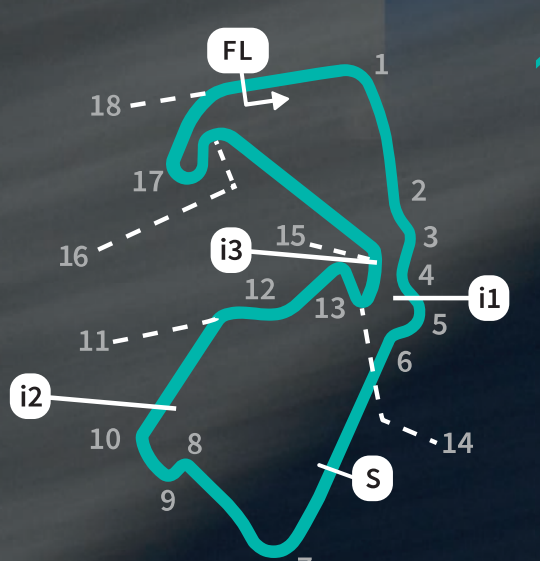

Silverstone

06 June

LENGTH
5.9 km / 3.67 miles

CURVES
8 left - 10 right

WIDTH
15 m / 49.21 ft.

STRAIGHT
770 m. / 2526.25 ft.