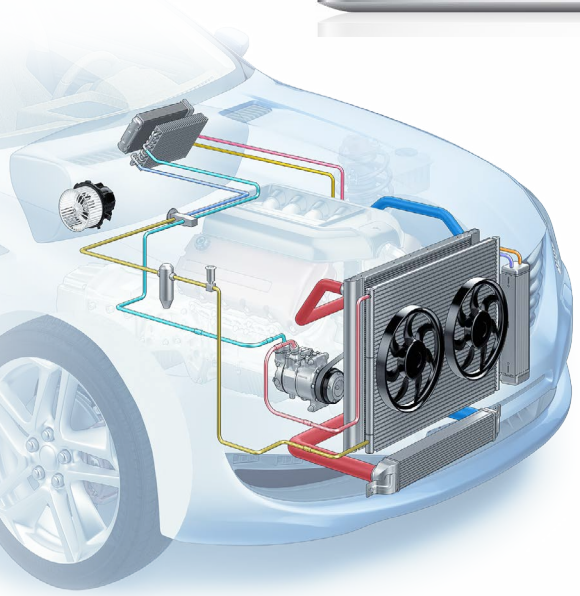

Thank you for visiting us at Automechanika 2016!

To access Nissens' entire product range, please consult our online catalogues at www.nissens.com/catalogue or contact your local sales office in order to get the complete list of all new products of this month in Excel including product details such as OE numbers, application models product weight, box dimensions and EAN codes.